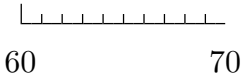

Exam 2 scores for m63w13.

Exams taken: 9
Average: 100.6
Median: 101
Quartile 1: 112
Quartile 3: 92